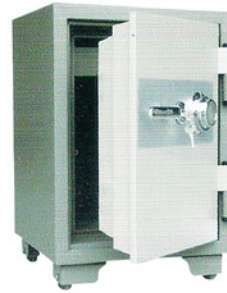

# YMI Supreme Quality Office Safes

**YMI21S**  
 External W400 x D330 x H304 (mm)  
 Internal W320 x D229 x H224 (mm)  
 Weight 28kg Capacity 16L  
 Accessories 1 Drawer

**YMI42S**  
 External W486 x D393 x H344 (mm)  
 Internal W357 x D272 x H214 (mm)  
 Weight 53kg Capacity 21L  
 Accessories 1 Drawer

**BIF-400**  
 External W540 x D680 x H1530 (mm)  
 Internal: W387 x D516 x H282 (mm)  
 (Drawer)  
 Weight 320kg Capacity 56.31L